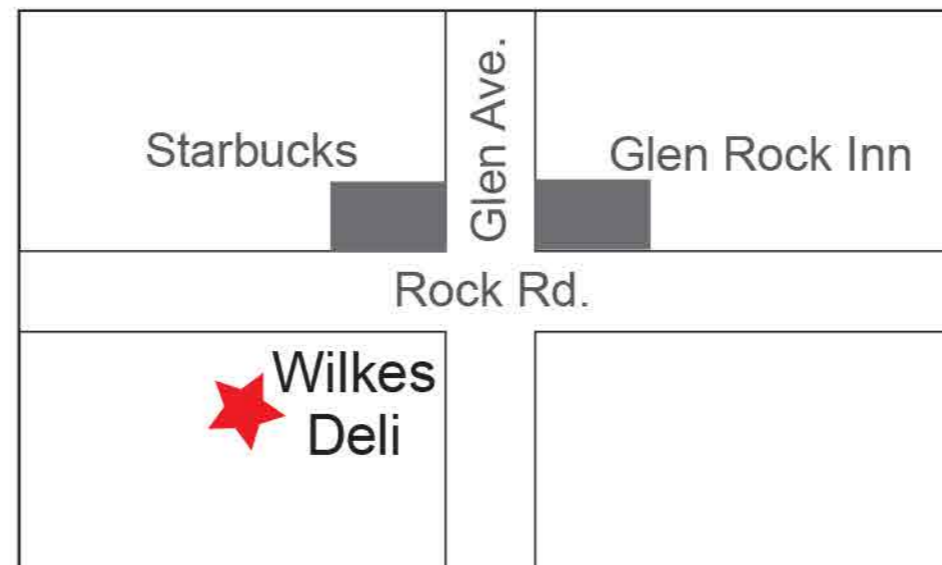

SALAD SANDWICHES

	Round	Long		Round	Long
Tuna	$7.50	$8.50	Shrimp	$7.00	$8.50
Chicken	7.50	8.50	Ham	6.50	8.50
Egg	6.00	7.25	Cathy's Chicken Salad with Red Apples & Dried Cranberries	7.00	8.50

SALADS

Potato	$4.95/lb
Coleslaw	4.99/lb
Macaroni	4.99/lb
German Potato Salad	4.50/lb
Egg Salad	7.99/lb
Chicken Salad	12.00/lb
Tuna Salad	12.00/lb
Shrimp Salad	12.00/lb
Ham Salad	9.99/lb
Farfalle Pasta Salad	7.99/lb

Vegetarian Menu Available
Check Our Website wilkesdeli.com

SPECIALTY WRAPS

With Chips and a Pickle

Dale's Buffalo Chicken Wrap Buffalo Chicken Cutlet with Lettuce, Tomato, Hot Sauce and Ranch or Blue Cheese	$8.50
Gambino's Wrap Blackened Chicken with Crispy Bacon, Lettuce, Tomato and Chipotle Mayo	9.50
Nick's Grilled Chicken Wrap Grilled Chicken with Roasted Peppers, Fresh Mozzarella and Balsamic	8.50
Grilled Chicken Caesar Wrap Grilled Chicken with Crispy Romaine Lettuce and Homemade Caesar Dressing	9.25
Steven's Wrap Roast Beef with Crispy Bacon, Lettuce, Tomato and Russian Dressing	9.25
Cooper's Wrap Turkey, Swiss, Crispy Bacon, Lettuce and Tomato with Honey Mustard	8.50

*30 Years Experience in the
Restaurant Business!*

CATERING FOR ALL OCCASIONS

3, 4, 5 and 6 Foot Heroes Available
Delicious Assorted Fancy Sandwiches

221 Rock Rd., Glen Rock, NJ 07452
Across from Starbucks

Available Parking in Back