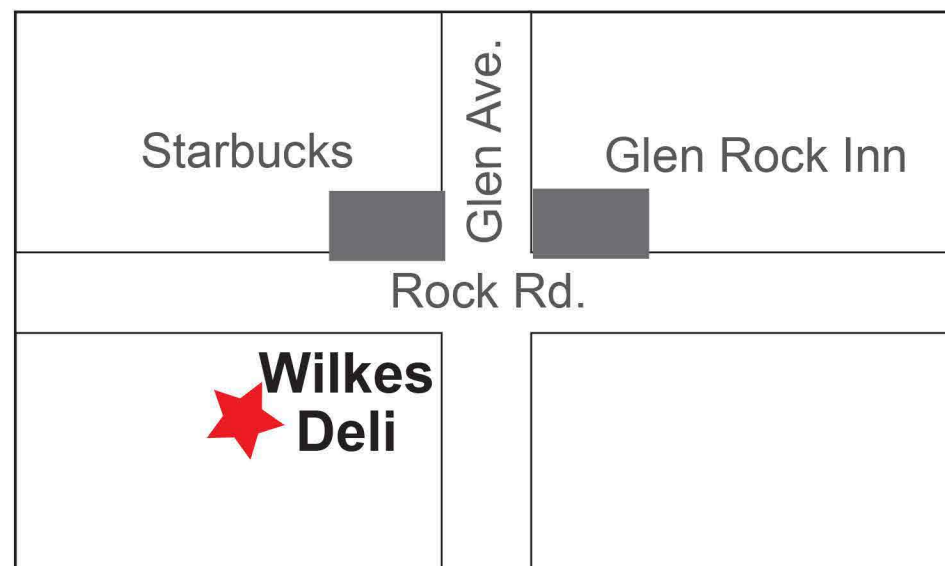

SALAD SANDWICHES

	Round	Long		Round	Long
Tuna	$7.50	$8.50	Shrimp	$7.00	$8.50
Chicken	7.00	8.50	Ham Salad	6.50	8.50
Egg	6.00	7.25	Cathy's Chicken Salad with Red Apples & Dried Cranberries	7.00	8.50

SALADS

Potato	$4.95/lb
Coleslaw	4.99/lb
Macaroni	4.99/lb
German Potato Salad	4.50/lb
Egg Salad	7.99/lb
Chicken Salad	12.00/lb
Tuna Salad	12.00/lb
Shrimp Salad	12.00/lb
Ham Salad	9.99/lb
Farfalle Pasta Salad	7.99/lb

Vegetarian Menu Available
Check Our Website wilkesdeli.com

SPECIALTY WRAPS

Dale's Buffalo Chicken Wrap Buffalo Chicken Cutlet with Lettuce, Tomato, Hot Sauce and Ranch or Blue Cheese	$8.50
Gambino's Wrap Blackened Chicken with Crispy Bacon, Lettuce, Tomato and Chipotle Mayo	9.50
Nick's Grilled Chicken Wrap Grilled Chicken with Roasted Peppers, Fresh Mozzarella and Balsamic	8.50
Grilled Chicken Caesar Wrap Grilled Chicken with Crispy Romaine Lettuce and Homemade Caesar Dressing	9.25
Steven's Wrap Roast Beef with Crispy Bacon, Lettuce, Tomato and Russian Dressing	8.50
Cooper's Wrap Turkey, Swiss, Crispy Bacon, Lettuce and Tomato with Honey Mustard	8.50

PRSR STD
ECRWSS
U.S. POSTAGE
PAID
EDDM Retail
ECRWSS
Local Postal Customer

*30 Years Experience in the
Restaurant Business!*

CATERING FOR ALL OCCASIONS

3, 4, 5 and 6 Foot Heroes Available
Delicious Assorted Fancy Sandwiches

221 Rock Rd., Glen Rock, NJ 07452
Across from Starbucks

Available Parking in Back

Wilkes

DELICATESSEN

Serving Breakfast and Lunch

WE DELIVER

Call: 201-447-3122 Fax: 201-857-8483

Monday - Friday 6:00am - 5:00pm

Saturday 7:00am - 3:30pm

OPEN SUNDAYS

8:00 am - 2:00pm

Homemade Soups Daily